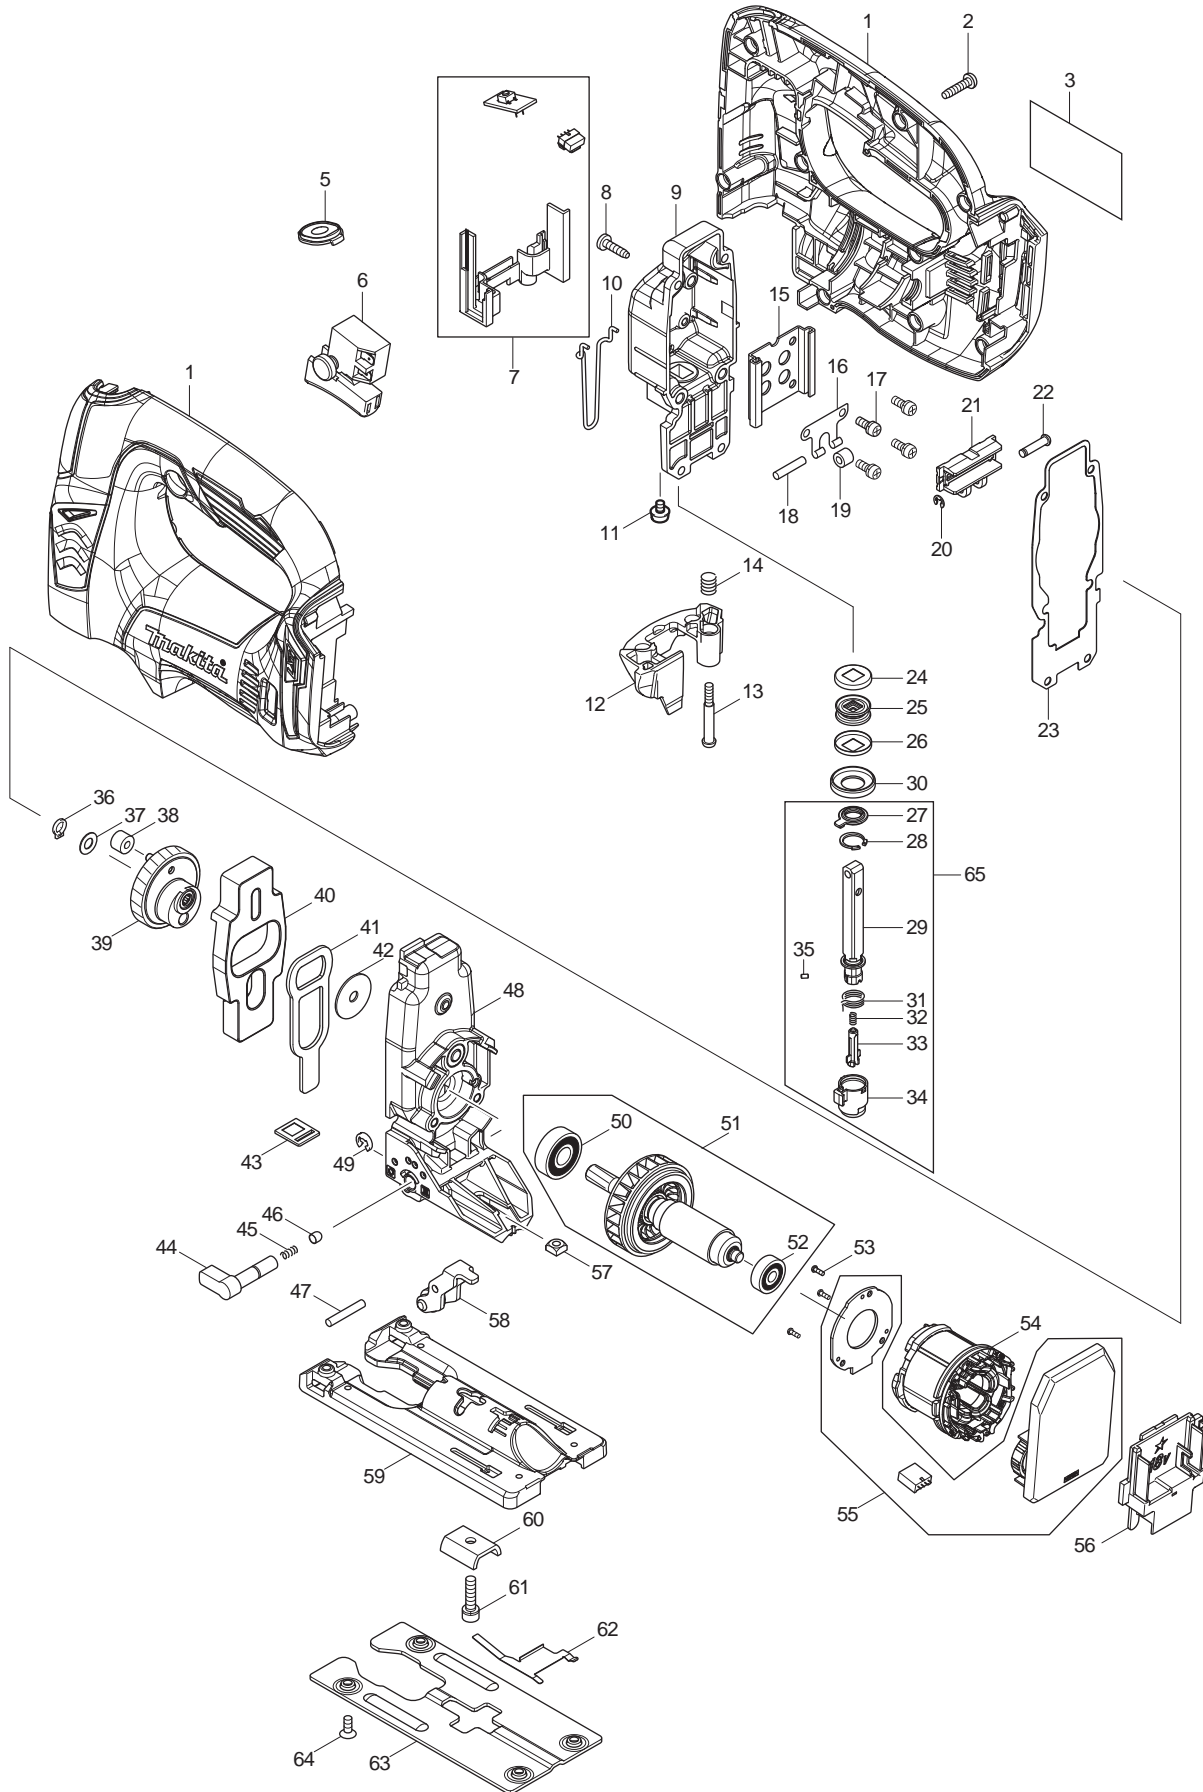

07 - 2014
DJV182RME / DJV182RFE / DJV182Z
18V BRUSHLESS JIG SAW (TOP HANDLE)

Item No.	Type	Sub	Part No.	Description	Qty	Unit
1			187706-8	HOUSING SET	1	PC.
		INC.	263005-3	RUBBER PIN 6	2	PC.
2			265995-6	TAPPING SCREW 4X18	9	PC.
3			814V65-6	NAME PLATE F/DJV182	1	PC.
5			142303-7	SWITCH PLATE COMPLETE	1	PC.
6			650251-1	SWITCH SGEL106C-4	1	PC.
7			632B56-3	SWITCH UNIT	1	PC.
8			266034-5	TAPPING SCREW CT 4X16	4	PC.
9			142112-4	GEAR HOUSING COVER COMPLETE	1	PC.
10			326302-9	SAFETY WIRE	1	PC.
11			911104-2	PAN HEAD SCREW M4X6	1	PC.
12			454483-0	TOOL OPENER	1	PC.
13			265026-1	+ PAN HEAD SCREW M4	1	PC.
14			231659-4	TORSION SPRING 6	1	PC.
15			346687-7	LINEAR GUIDE	1	PC.
16			232207-2	LEAF SPRING	1	PC.
17			911111-5	PAN HEAD SCREW M4X10	4	PC.
18			256117-9	PIN 4	1	PC.
19			214031-5	PLANE BEARING 4	1	PC.
20			961017-7	STOP RING E-3	1	PC.
21	1		310548-7	* SLIDER	1	PC.
	2		310837-0	* SLIDER	1	PC.
22			268090-1	PIN 4	1	PC.
23			442195-7	GASKET	1	PC.
24			267854-0	CAP WASHER 8	1	PC.
25			421815-6	DUST SEAL 8	1	PC.
26			267854-0	CAP WASHER 8	1	PC.
27			424569-4	DUST COVER	1	PC.
28			962063-3	RETAINING RING R-13	1	PC.
29			165724-6	ROD	1	PC.
30			257347-5	RING 21	1	PC.
31			233591-8	TORSION SPRING 10	1	PC.
32			233314-4	COMPRESSION SPRING 4	1	PC.
33			310485-5	LOCK PIN	1	PC.
34			310547-9	BLADE HOLDER	1	PC.
35			256528-8	PIN 2	1	PC.
36			961002-0	RETAINING RING S-6	1	PC.
37			253715-0	FLAT WASHER 6	1	PC.
38	2		212092-9	NEEDLE BEARING 407	1	PC.
39			142109-3	GEAR COMPLETE	1	PC.
40			313260-8	BALANCE PLATE	1	PC.
41			346688-5	PUSH PLATE	1	PC.
42			253196-8	FLAT WASHER 6	1	PC.
43			454484-8	SEAL PLATE	1	PC.
44	2		272280-0	LEVER 17	1	PC.
45			233139-6	COMPRESSION SPRING 3	1	PC.
46			286032-3	CAP 5	1	PC.
47			268063-4	PIN 4	1	PC.
48			142111-6	GEAR HOUSING COMPLETE	1	PC.
49			961018-5	STOP RING E-5	1	PC.
50			210059-1	BALL BEARING 6000DDW	1	PC.
51			519329-8	ROTOR ASSY	1	PC.
		INC.		Item No. 50,52		
52			210022-4	BALL BEARING 626DDW	1	PC.
53			266490-9	TAPPING SCREW PT 2X6	3	PC.
54			629998-8	STATOR	1	PC.
55			620248-4	CONTROLLER	1	PC.