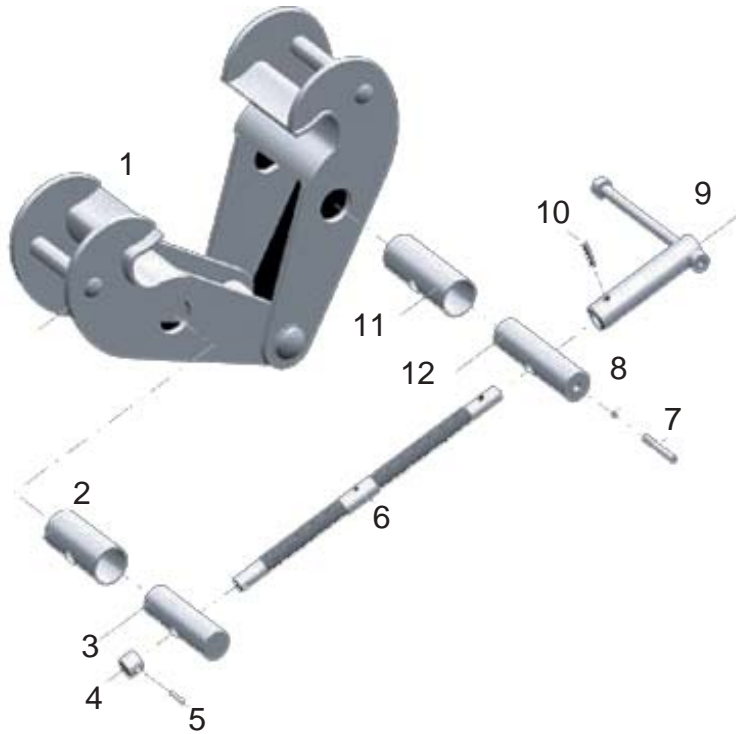

JET BEAM CLAMPS PRODUCT # 120603,120605,120606,120607

PRODUCT 120603

REF	PART NUMBER	DESCRIPTION	REQ
1	PWC-JBC1-01	Clamping Jaw	1
2	PWC-JBC1-02	Short Fitting Tube	1
3	PWC-JBC1-03	Short Fitting Bolt	1
4	PWC-JBC1-04	Latch Cap	1
5	PWC-JBC1-05	Latch Pin	1
6	PWC-JBC1-06	Screw Bar	1
7	PWC-JBC1-07	Security Screw	1
8	PWC-JBC1-08	Copper Washer	1
9	PWC-JBC1-09	Cross Handle	1
10	PWC-JBC1-10	Roll-Pin	1
11	PWC-JBC1-11	Long Fitting Tube	1
12	PWC-JBC1-12	Long Fitting Bolt	1

PRODUCT 120606

REF	PART NUMBER	DESCRIPTION	REQ
1	PWC-JBC3-01	Clamping Jaw	1
2	PWC-JBC3-02	Short Fitting Tube	1
3	PWC-JBC3-03	Short Fitting Bolt	1
4	PWC-JBC3-04	Latch Cap	1
5	PWC-JBC3-05	Latch Pin	1
6	PWC-JBC3-06	Screw Bar	1
7	PWC-JBC3-07	Security Screw	1
8	PWC-JBC3-08	Copper Washer	1
9	PWC-JBC3-09	Cross Handle	1
10	PWC-JBC3-10	Roll-Pin	1
11	PWC-JBC3-11	Long Fitting Tube	1
12	PWC-JBC3-12	Long Fitting Bolt	1

PRODUCT 120605

REF	PART NUMBER	DESCRIPTION	REQ
1	PWC-JBC2-01	Clamping Jaw	1
2	PWC-JBC2-02	Short Fitting Tube	1
3	PWC-JBC2-03	Short Fitting Bolt	1
4	PWC-JBC2-04	Latch Cap	1
5	PWC-JBC2-05	Latch Pin	1
6	PWC-JBC2-06	Screw Bar	1
7	PWC-JBC2-07	Security Screw	1
8	PWC-JBC2-08	Copper Washer	1
9	PWC-JBC2-09	Cross Handle	1
10	PWC-JBC2-10	Roll-Pin	1
11	PWC-JBC2-11	Long Fitting Tube	1
12	PWC-JBC2-12	Long Fitting Bolt	1

PRODUCT 120607

REF	PART NUMBER	DESCRIPTION	REQ
1	PWC-JBC5-01	Clamping Jaw	1
2	PWC-JBC5-02	Short Fitting Tube	1
3	PWC-JBC5-03	Short Fitting Bolt	1
4	PWC-JBC5-04	Latch Cap	1
5	PWC-JBC5-05	Latch Pin	1
6	PWC-JBC5-06	Screw Bar	1
7	PWC-JBC5-07	Security Screw	1
8	PWC-JBC5-08	Copper Washer	1
9	PWC-JBC5-09	Cross Handle	1
10	PWC-JBC5-10	Roll-Pin	1
11	PWC-JBC5-11	Long Fitting Tube	1
12	PWC-JBC5-12	Long Fitting Bolt	1