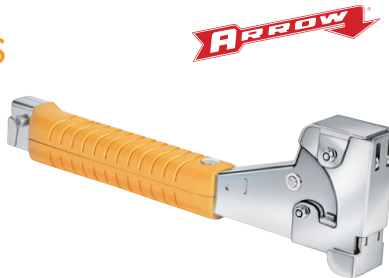

HEAVY-DUTY HAMMER TACKERS

- All steel construction
- Jam resistant mechanism
- Precision locked rear loading
- Accepts T50 staples in three sizes: 5/16", 3/8" and 1/2"

Model No. PB311
Mfg. No. HT50-10
Price/ Each $