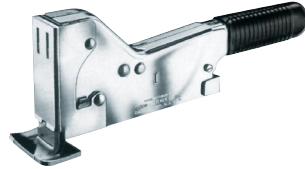

HAMMER TACKERS

- Style: Jam Proof Mechanism
- All-steel construction, jam-proof mechanisms, precision locked rear loading, retractable striking edge and power grip handles
- Chrome plated finish; Extra heavy-duty HT65
- Loads full strips (52) of Arrow HT65 staples only
- Staple Size: 3/4", model PB310

Model No. PB309 Mfg. No. HT65
Price/Each \$

HEAVY-DUTY STAPLE GUN TACKERS

- All-steel construction, with rubberized handle for superior grip
- Easy squeeze, double leverage handle reduces operators fatigue
- Hand-contoured handle features moulded plastic handle stop
- Bottom loading, with jam proof mechanism
- Adjustable driving force facilitates use
- Accepts staples in 3 lengths: 5/16", 3/8" and 1/2", with a crown width of 3/8"

Model No. PE337
Price/Each \$

HEAVY-DUTY HAMMER TACKERS

- All-steel construction, with rubberized handle for superior grip
- Precision locked rear loading, with jam proof mechanism
- Retractable striking edge
- Chrome plated finish
- Accepts staples in 3 lengths: 5/16", 3/8" and 1/2", with a crown width of 3/8"

Model No. PE338
Price/Each \$

ERGONOMIC PROFESSIONAL HAMMER TACKERS

- All steel construction, jam-proof mechanism
- Rear loading holds 2 full strips of Arrow™ T50 staples - 5/16", 3/8" or 1/2"
- Ergonomic recessed soft rubber hand grip with knuckle guard prevents scraping or impact on hand
- Surface guard flange reduces damage to surface