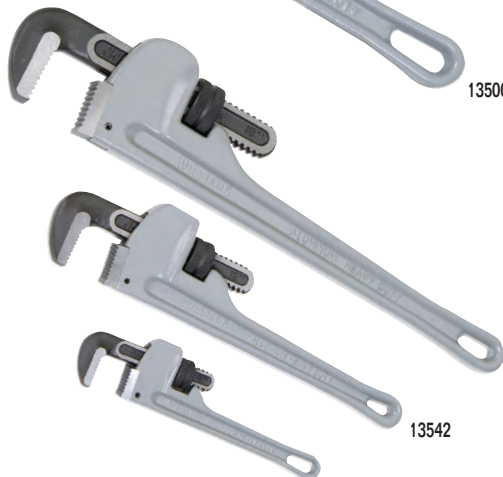

13500

13542

13516

13544

**WILLIAMS**

**PIPE WRENCHES**

**Aluminum, Heavy Duty**

Product Code	Overall Capacity (Inches)	Maximum Jaw Opening (Inches)	Spare Parts		
			Hook Jaw	Heel Jaw & Pin	Knurl Nut
13500	8	1 5/16	13551	13567	13571
13502	10	1 5/8	13552	13562	13572
13504	12	2 1/8	13553	13563	13573
13506	14	2 9/16	13554	13564	13574
13508	18	3 1/8	13555	13565	13575
13510	24	3 3/4	13556	13566	13576
13512	36	5	13557	13568	13577
13514	48	6	13558	13569	13578

**Pipe Wrench Set**

Product Code	Contents Include:
13542	3 Piece Aluminum Pipe Wrench Set. Includes 8", 12", and 18" wrenches

**Features**

- Aluminum pipe wrenches are approximately 40% lighter than cast iron.
- Heavy duty construction for strength and durability.
- Scale on wrench indicates pipe diameter.

**WILLIAMS**

**PIPE WRENCHES**

**Cast Iron, Heavy-Duty**

Product Code	Overall Capacity (Inches)	Maximum Jaw Opening (Inches)	Spare Parts		
			Hook Jaw	Heel Jaw & Pin	Knurl Nut
13516	6	7/8	13550	13560	13570
13518	8	1 5/16	13511	13567	13571
13520	10	1 5/8	13552	13562	13572
13522	12	2 1/8	13553	13563	13573
13524	14	2 9/16	13554	13564	13574
13526	18	3 1/8	13555	13565	13575
13528	24	3 3/4	13556	13566	13576
13530	36	5	13557	13568	13577
13532	48	6	13558	13569	13578

**Pipe Wrench Set**

Product Code	Contents Include:
13544	3 Piece Cast Iron Pipe Wrench Set. Includes 8", 12", and 18" wrenches

**Features**

- Heavy duty construction for strength and durability
- Scale on wrench indicates pipe diameter