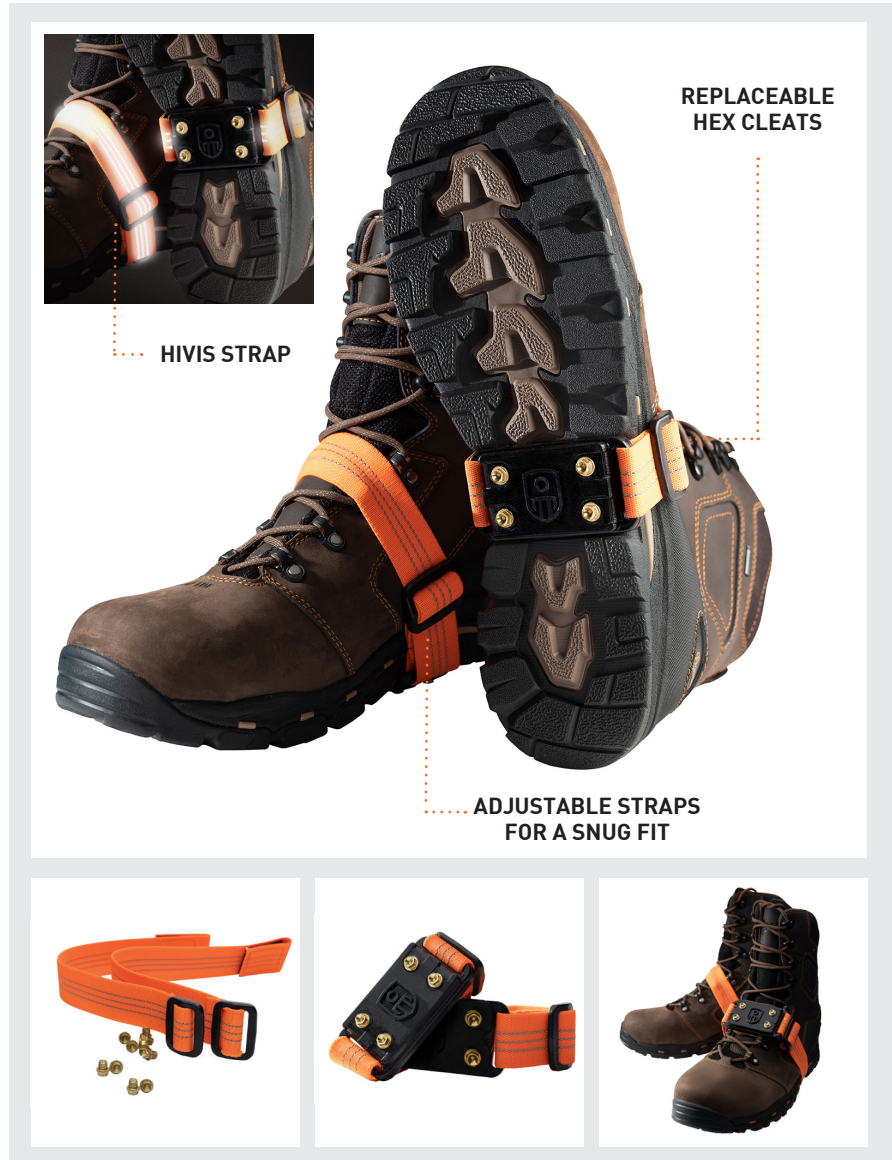

IMPACTO® MIDCLEAT®

Versatile Non-Sparking Ice Traction Superior Grip and Stability

- › Ideal for workers moving from outside to inside
- › The IMPACTO MIDCLEAT can be easily flipped to the top of the boot to prevent slipping or marking floors
- › Adjustable reflective HIVIS strap
- › Replaceable Non-Sparking brass cleats provide excellent traction on snow and ice
- › Trust brass over most other metals for non-sparking properties
- › One Size Fits All
- › Made in USA & Canada
- › Lightweight for all-day comfort and protection

#MIDCLEAT-100B-00 - Non-sparking brass
#MIDCLEAT-100-00 - With steel cleats

Replacement accessories:

- #REPLCLEATSS - steel cleats
- #REPLCLEATSB - brass cleats
- #REPLCLEATSTRAP - straps
- #REPLCLEATKITS - straps and steel cleats
- #REPLCLEATKITB - straps and brass cleats