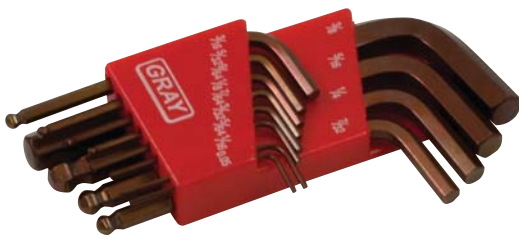

HEX KEYS

68809
9 Pieces Metric Short Arm S₂ Hex Key Set

Contains: 1.5, 2, 2.5, 3, 4, 5, 6, 8, 10mm

69712
13 Pieces SAE Short Arm S₂ Hex Key Set

Contains: .050", 1/16", 5/64", 3/32", 7/64", 1/8", 9/64", 5/32", 3/16", 7/32", 1/4", 5/16", 3/8"

698113
13 Pieces SAE Hex Key Ball End Short

Contains: .050", 1/16", 5/64", 3/32", 7/64", 1/8", 9/64", 5/32", 3/16", 7/32", 1/4", 5/16", 3/8"

697109
9 Pieces Metric Hex Key Ball End Short

Contains: 1.5, 2, 2.5, 3, 4, 5, 6, 8, 10mm

69807
7 Pieces Torx® Long Arm S₂ Hex Key Set

Contains: T10, T15, T20, T25, T27, T30, T40

68713
13 Pieces SAE Long Arm S₂ Hex Key Set

Contains: .050", 1/16", 5/64", 3/32", 7/64", 1/8", 9/64", 5/32", 3/16", 7/32", 1/4", 5/16", 3/8"