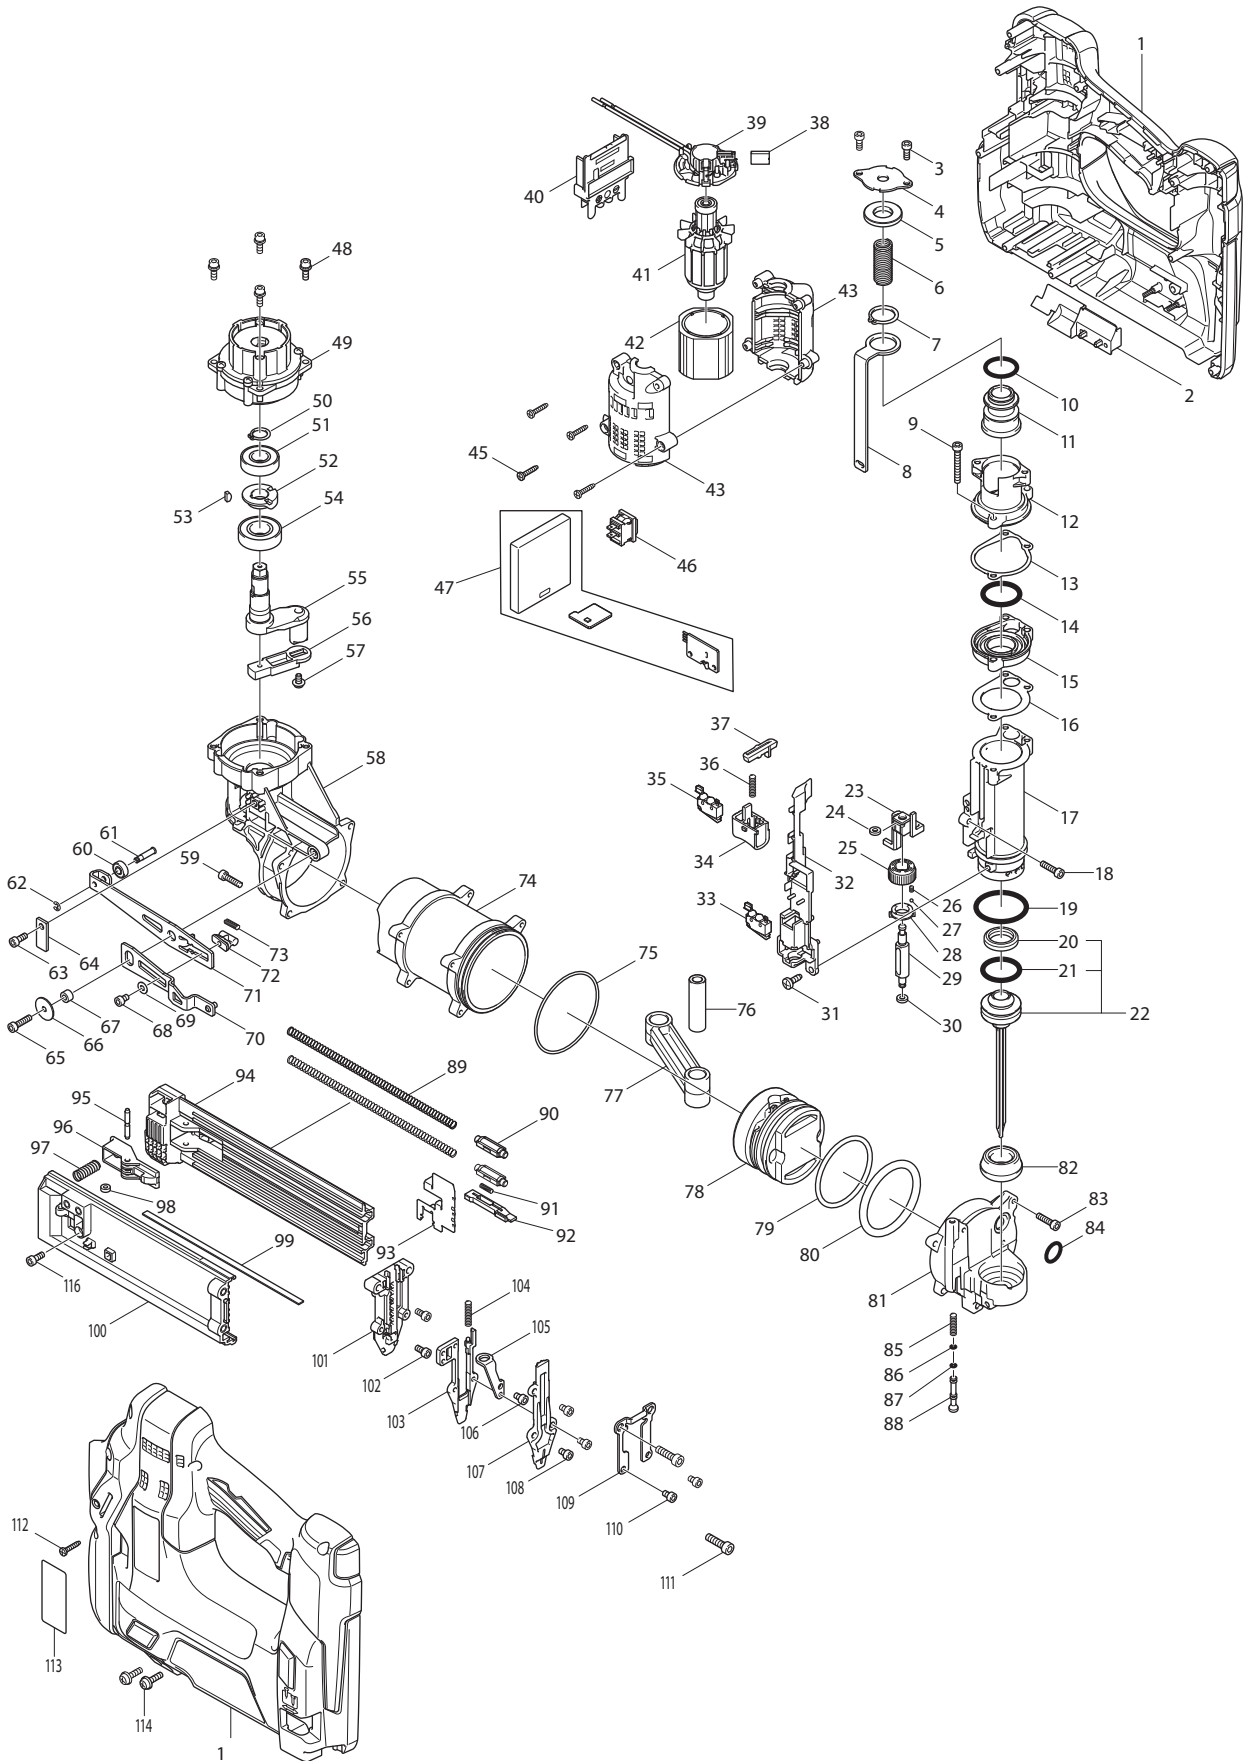

08 - 2015
DBN500Z
18V LXT 18Ga Brad Nailer

Item No.	Type	Ref	Part No.	Description	Qty	Unit
1			187862-4	HOUSING SET	1	PC.
		INC.	252126-6	HEX. LOCKING NUT M4-7	2	PC.
		INC.	803N92-0	CAUTION LABEL	1	PC.
2			454946-6	LED COVER	1	PC.
3			922112-8	HEX. SOCKET HEAD BOLT M4X10	2	PC.
4			346773-4	TOPCAP	1	PC.
5			424625-0	REAR CUSHION	1	PC.
6			234393-5	COMPRESSION SPRING 11	1	PC.
7			961059-1	RETAINING RING (EXT) S-19	1	PC.
8			346776-8	LINK ARM B	1	PC.
9			922157-6	HEX. SOCKET HEAD BOLT M4X30	3	PC.
10			213381-5	O RING 21	1	PC.
11			326398-0	VALVE	1	PC.
12			319114-7	CYLINDER HEAD	1	PC.
13			423472-6	GASKET A	1	PC.
14			213364-5	O RING 24	1	PC.
15			319116-3	SEPARATER	1	PC.
16			423473-4	GASKET B	1	PC.
17			319113-9	DRIVER CYLINDER	1	PC.
18			922127-5	HEX. SOCKET HEAD BOLT M4X16	3	PC.
19			213475-6	O RING 34	1	PC.
20			421551-4	CUSHION "P"	1	PC.
21			213364-5	O RING 24	1	PC.
22			135644-8	DRIVER ASS'Y	1	PC.
		INC.		Item No. 20,21		
23			310585-1	ADJUSTER BLOCK	1	PC.
24			262130-7	URETHANE RING 4	1	PC.
25			454949-0	ADJUSTER	1	PC.
26			234254-9	COMPRESSION SPRING 2	1	PC.
27			216031-1	STEEL BALL 2.3	1	PC.
28			453807-7	ADJUSTER GUIDE	1	PC.
29			326399-8	ADJUSTER ROD	1	PC.
30			262130-7	URETHANE RING 4	1	PC.
31			266026-4	TAPPING SCREW BIND CT 4X12	2	PC.
32			454938-5	SWITCH BASE	1	PC.
33			632C01-4	SWITCH UNIT	1	PC.
34			454939-3	TRIGGER	1	PC.
35			632C01-4	SWITCH UNIT	1	PC.
36			234037-7	COMPRESSION SPRING 5	1	PC.
37			454952-1	TRIGGER LOCK	1	PC.
38			195021-6	CARBON BRUSH CB-440 2PC/SET W/ORIGIN	1	SET
39			632B92-9	BRUSH HOLDER COMPLETE	1	PC.
40			643860-3	TERMINAL	1	PC.
41			619339-6	ARMATURE	1	PC.
42			638989-8	YOKE UNIT	1	PC.
43			187809-8	MOTOR HOUSING SET	1	SET
45			266130-9	TAPPING SCREW BIND PT 3X16	4	PC.
46			651533-4	SWITCH SLE6A2-33	1	PC.
47			620291-3	CONTROLLER	1	PC.
48			266273-7	HEX. SOCKET HEAD BOLT M4X12	4	PC.
49			126398-8	GEAR ASSEMBLY	1	PC.
50			961052-5	RETAINING RING S-12	1	PC.
51			210107-6	BALL BEARING 6001ZZ	1	PC.
52			313276-3	EDGE CAM	1	PC.
53			254031-3	WOODRUFF KEY 3	1	PC.
54			211243-1	BALL BEARING 6002ZZ	1	PC.
55			332100-1	CRANK	1	PC.